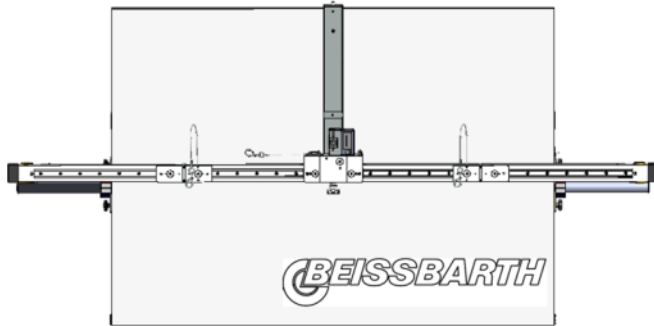

BBFAS 1415

Article number: 8900380007

- Comprehensive coverage of the front camera calibration will be achieved by upgrading the system with the BBFAS 1415. In combination with the optional calibration targets the service can be extended for all important European, Japanese and Korean vehicle manufacturers.
- You simply need to mount the precision measurement bar, which is able to carry the calibration targets, on the BBFAS 1000 base frame and you are ready to go. Precise orientation of the frame and the target relative to the driving axle is made possible with the Beissbarth 3D wheel alignment system or with Beissbarth CCD system.