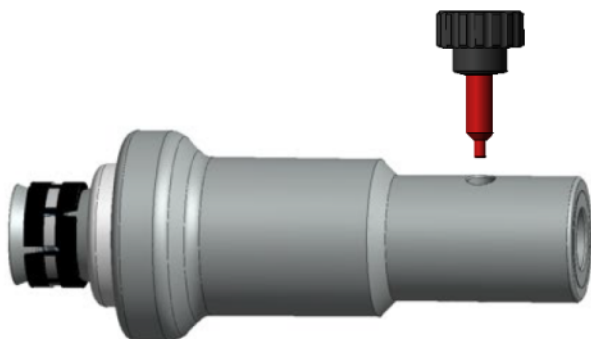

Self-centering quick clamp | for Lamborghini

Quick clamping device for Lamborghini vehicles with center wheel bolt

Article number: 8900380016

- Attaches to the center bolt of the rim
- Quick and secure mounting on the vehicle
- Reduces clamping errors

Self-centering quick clamp for Porsche

Quick clamping device for Porsche vehicles

Article number: 1690301003

- Attaches to the center hole of the rim
- Quick and secure mounting on the vehicle
- Reduces clamping errors
- Official VW special tool: VAS 6829
- Not suited for Porsche vehicles with center wheel bolt!

Quick clamp Mercedes-Benz | OEM

Quick clamp for Mercedes-Benz vehicles (5x125mm & 5x160mm)

Article number: 1690801002

- Distance pins sit directly on the wheel hub, a runout compensation is therefore not necessary
- Quick and secure mounting on the vehicles
- For ultimate precision
- Only suited for CCD and Q.Lign systems
- For wheel diameters up to 850mm
- For original Mercedes-Benz rims with pin hole pattern 5x125mm and 5x160mm

Self-centering quick clamp for Tesla

Quick clamping device for Tesla vehicles

Article number: 1690380161

- Attaches to the center hole of the rim
- Quick and secure mounting on the vehicle
- Reduces clamping errors