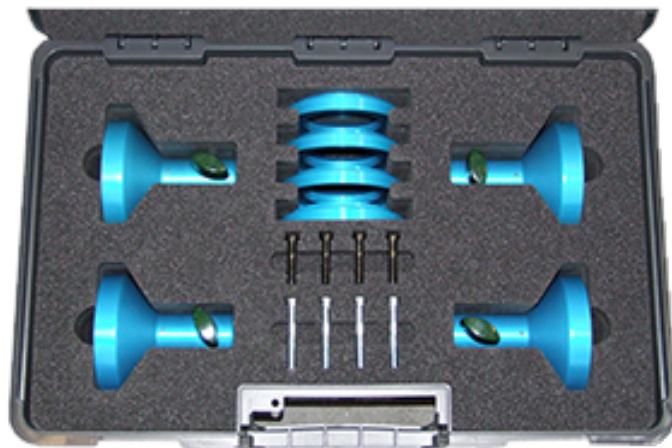

Self-centering quick clamp for Ferrari

Quick clamping device for Ferrari vehicles

Article number: 1690381299

- Attaches to the center hole of the rim
- Quick and secure mounting on the vehicle
- Reduces clamping errors
- Used for wheel alignment and radar calibration - Wheel alignment requires 2 sets (4 clamps in total) - Radar calibration requires 1 set (2 clamps in total)

Self-centering quick clamp for Tesla

Quick clamping device for Tesla vehicles

Article number: 1690380161

- Attaches to the center hole of the rim
- Quick and secure mounting on the vehicle
- Reduces clamping errors

Self-centering quick clamp for Porsche

Quick clamping device for Porsche vehicles

Article number: 1690380010

- Attaches to the center hole of the rim
- Quick and secure mounting on the vehicle
- Reduces clamping errors
- Official VW special tool: VAS 6918
- Not suited for Porsche vehicles with center wheel bolt!

Central clamp Porsche 911 GT3 and Turbo

Central clamping device for Porsche vehicles with center wheel bolt

Article number: 1690380002

- Special tool for Porsche 911 Turbo since 2009 and Porsche 911 GT3 since 2010
- Quick and secure mounting on the vehicle
- Reduces clamping errors
- Official VW special tool: VAS 6830