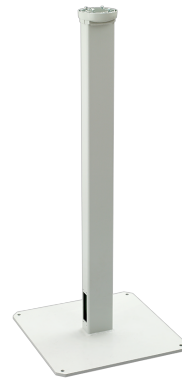

Accessori

1691810703 PC Linea di Revisione

1693770001 IR receiver

1691601771 Display RAL 7040 | analog, oval | swivel arm, IR receiver

1691601762 Display RAL 7016 | analog, rectangular | LCD, swivel arm, IR receiver

		
1691601776	Display RAL 7040 analog, rectangular swivel arm, IR receiver	
1691602000	Edge protection for car brake tester 700 mm	
1691602115	Installation frame for car brake tester 700 mm	
1691601606	Axle load scale 4 sensors	
1691601009	Steel strip for weights	
1691601437	Smooth start 400 V	
1691601444	Cablesset 400 V Power-Box to roller set 30 m	
1691601959	Swivel arm for TV adapter	
1691650001	Joint play detector GST 651 230 V	
1691811250	PC cabinet Standard empty	
1693740884	Monitor holder 17 - 27 "	

1693740911 Monitor holder 22 - 35"

1691601392 Digital calibration kit for brake tester

1691701018 Remote control

1691603000 Extension cable for receiver | 10 m

1691810743 PC gear pack for PC cabinet Standard

1691810722 Stand column aluminium | RAL 7016 | for TV Monitor / rectangular
analog display

1691601435 Stand column for Power-Box

1691601401 Pedal force wireless

1691601010 Drive-over plate pluggable | 700 mm